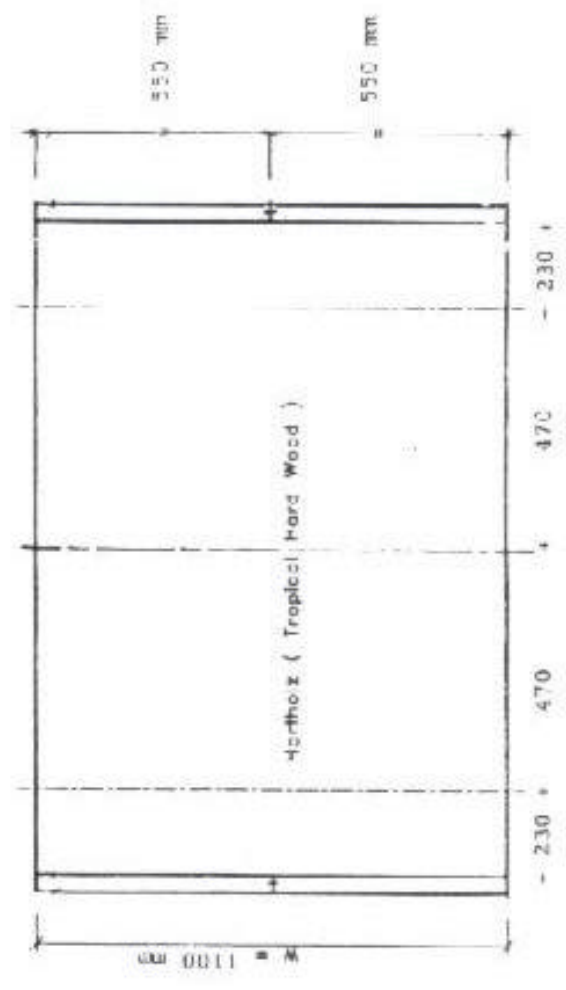

C-Profile: 5.5 x 23 x 15 x 23 x 5.5 x 2.0 mm thick.

MADE OF TROPICAL HARDWOOD "YELLOW BALAU"